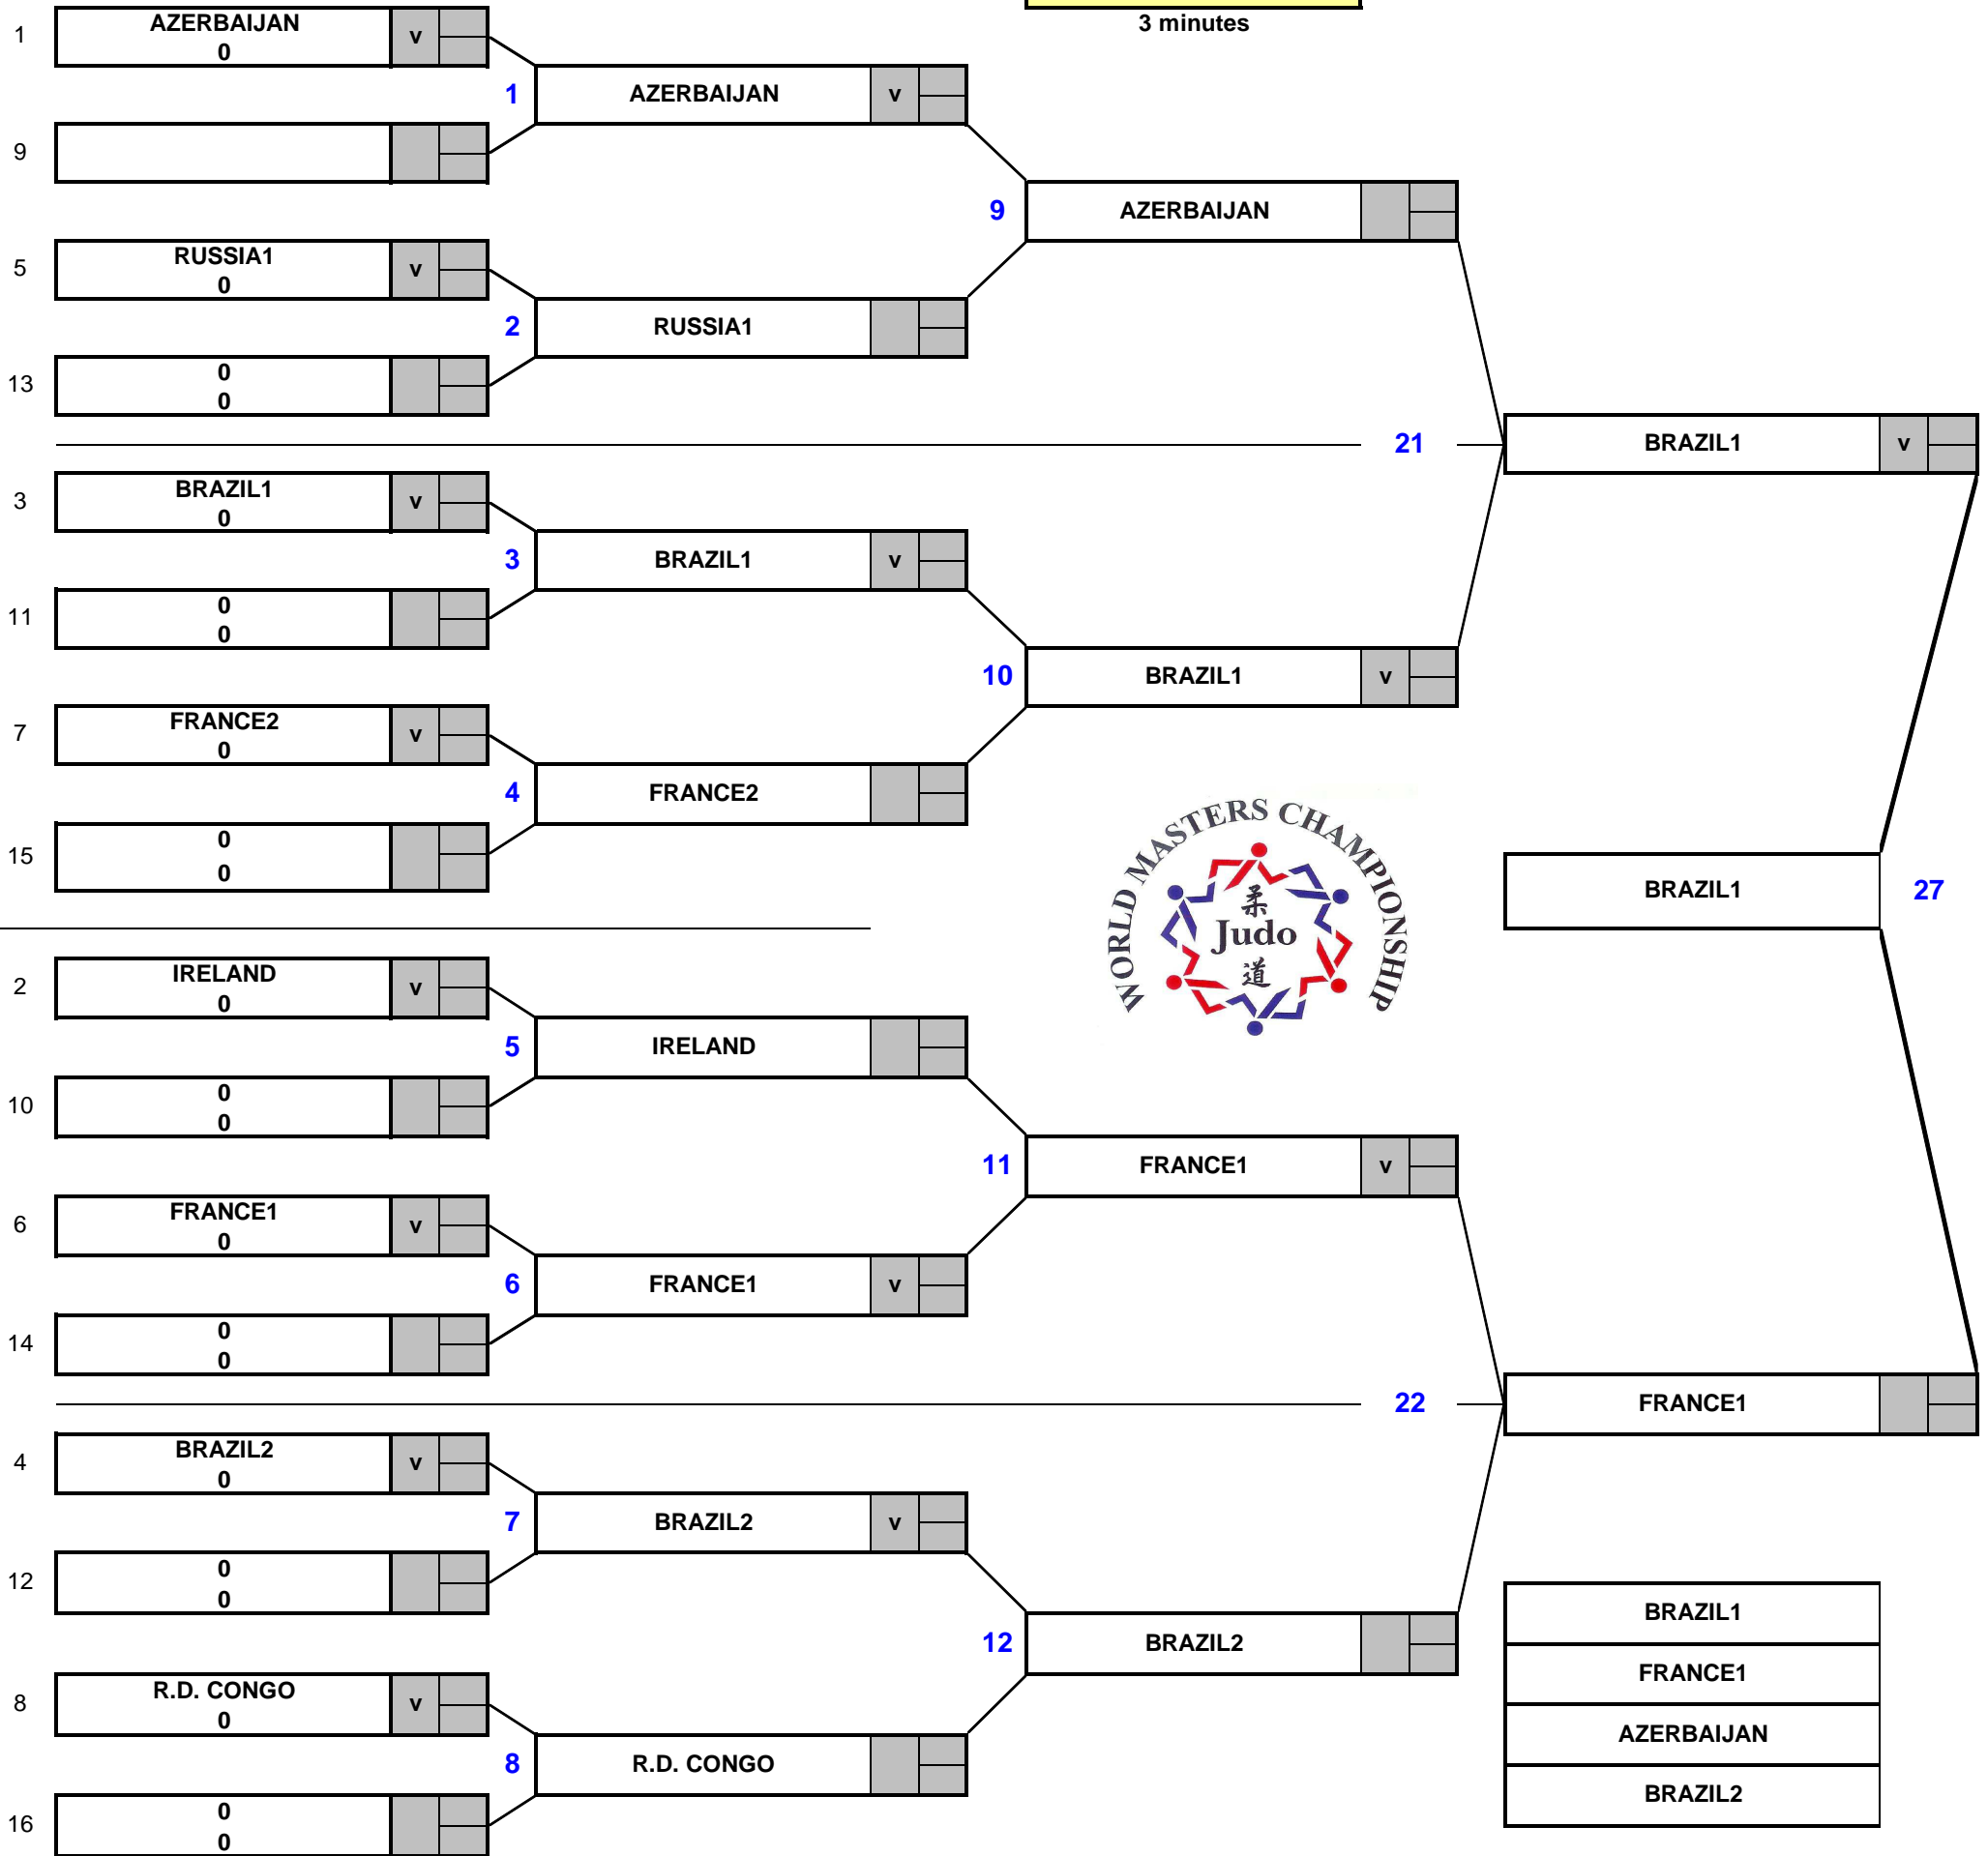

# MAT 1 14 h 00

TEAM MA  
3 minutes

# MAT 2

## 14 h 00

**TEAM-MB**

3 minutes

1	RUSSIA2	
2	RUSSIA1	
3	BELGIUM	
3	FRANCE2	

## 14 h 00

**TEAM MC**

3 minutes

1	ROMANIA	
2	GREAT-BRITAIN	
3	BRAZIL	
3	RUSSIA2	