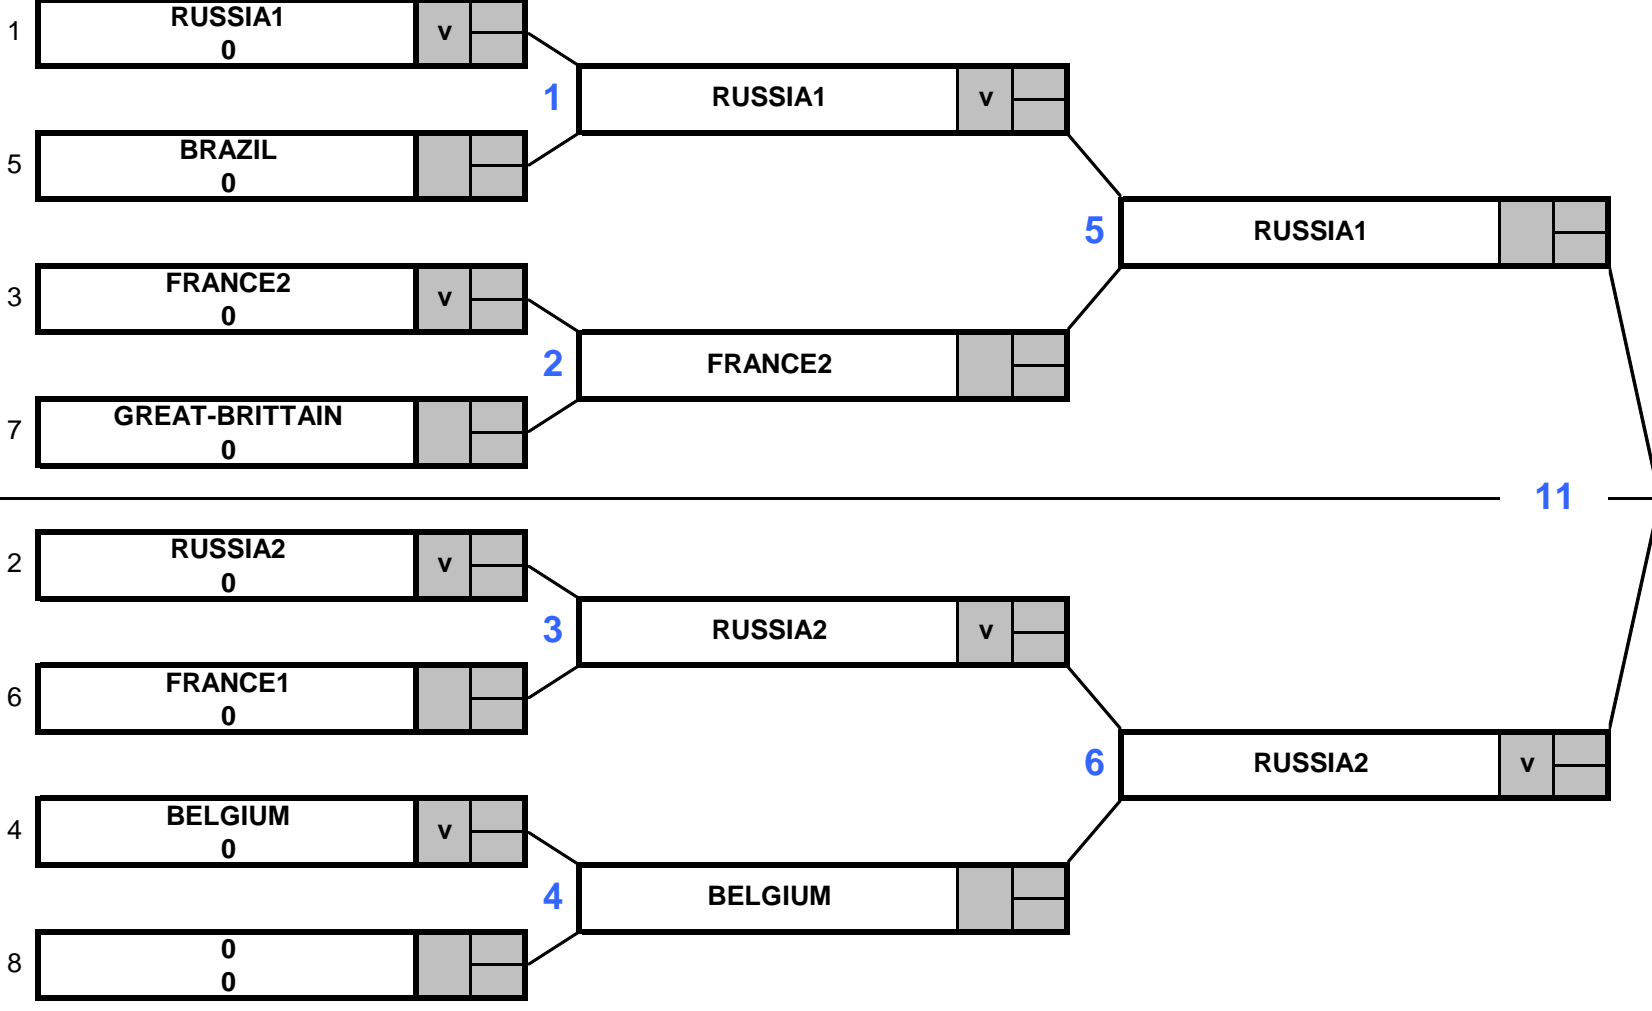

MAT 2

14 h 00

TEAM-MB

3 minutes

1	RUSSIA2	
2	RUSSIA1	
3	BELGIUM	
3	FRANCE2