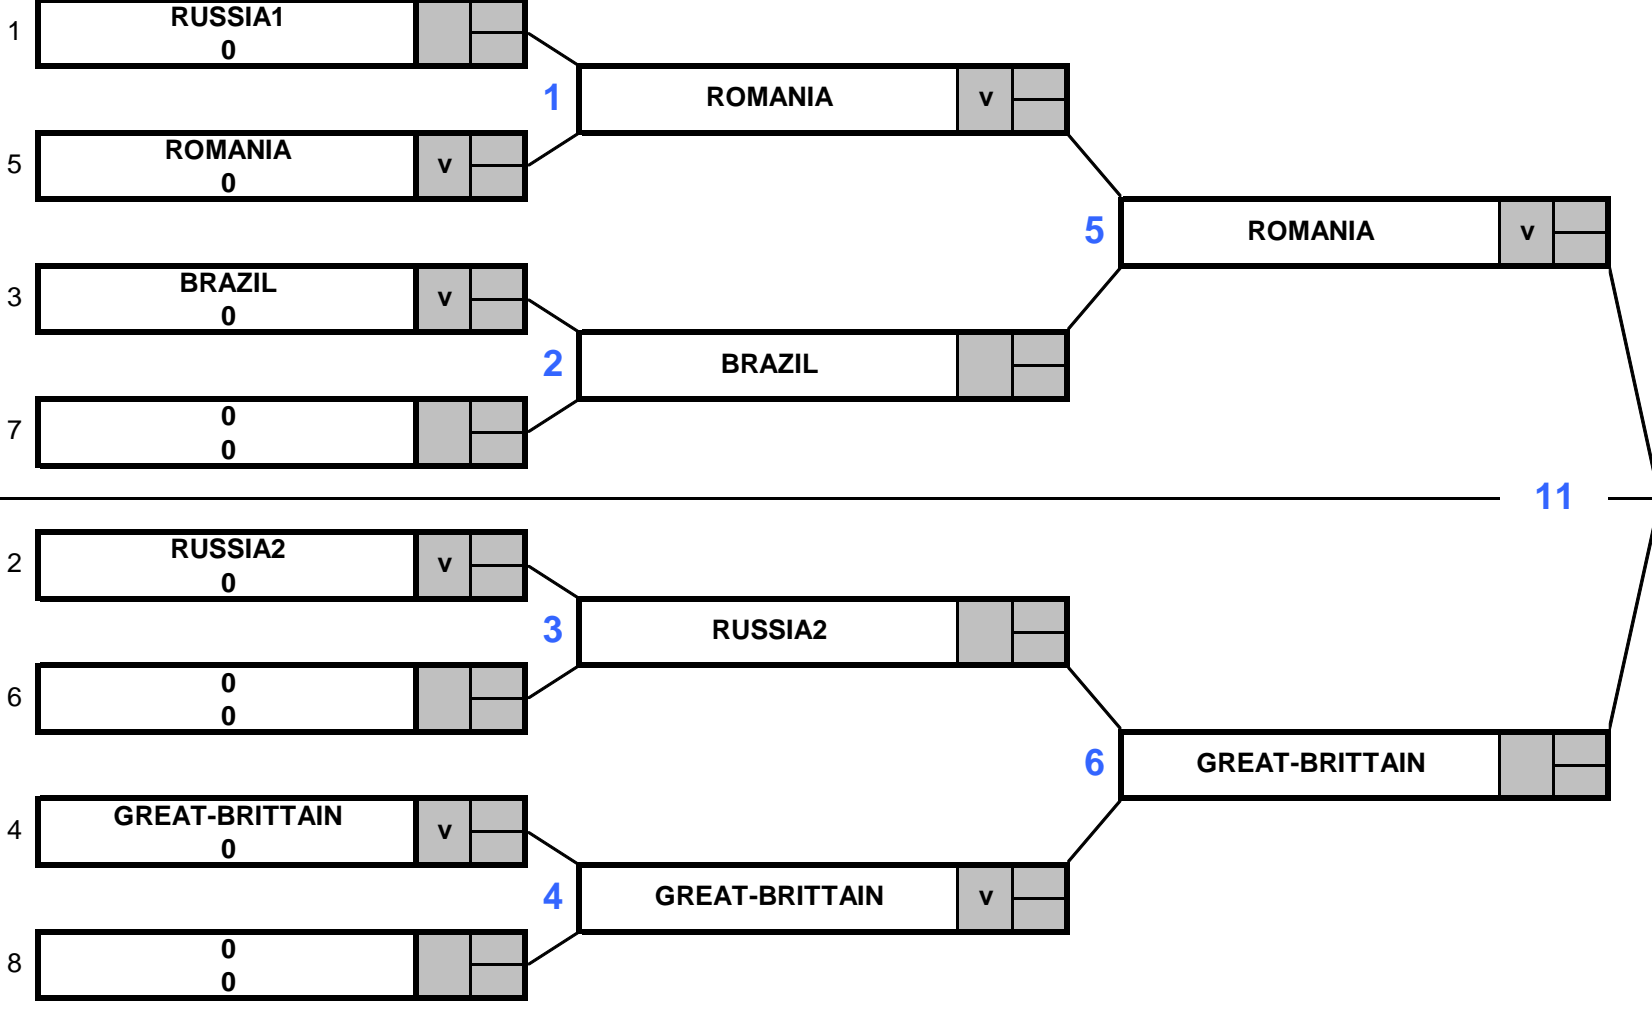

## 14 h 00

**TEAM-MB**

3 minutes

1	RUSSIA2	
2	RUSSIA1	
3	BELGIUM	
3	FRANCE2	

## 14 h 00

**TEAM MC**

3 minutes

1	ROMANIA	
2	GREAT-BRITAIN	
3	BRAZIL	
3	RUSSIA2	